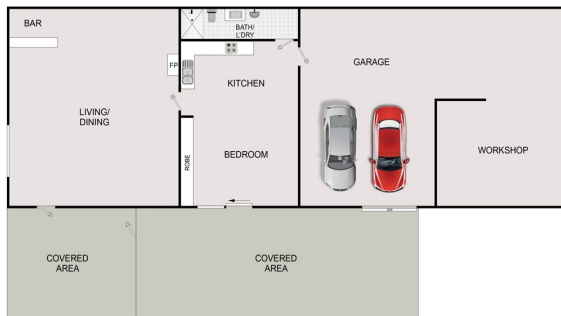

SELF CONTAINED

DISCLAIMER: Drawings are approximate and to be used for visual representation ONLY.
All enquiries must be directed to the vendor, agent or party representing this floor plan.