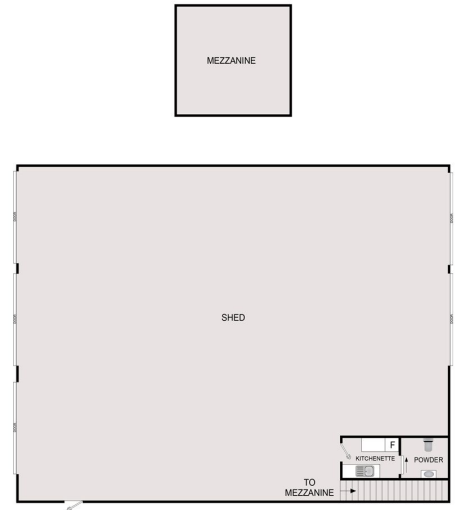

SELF CONTAINED

DISCLAIMER: Drawings are approximate and to be used for visual representation ONLY.
All enquiries must be directed to the vendor, agent or party representing this floor plan.